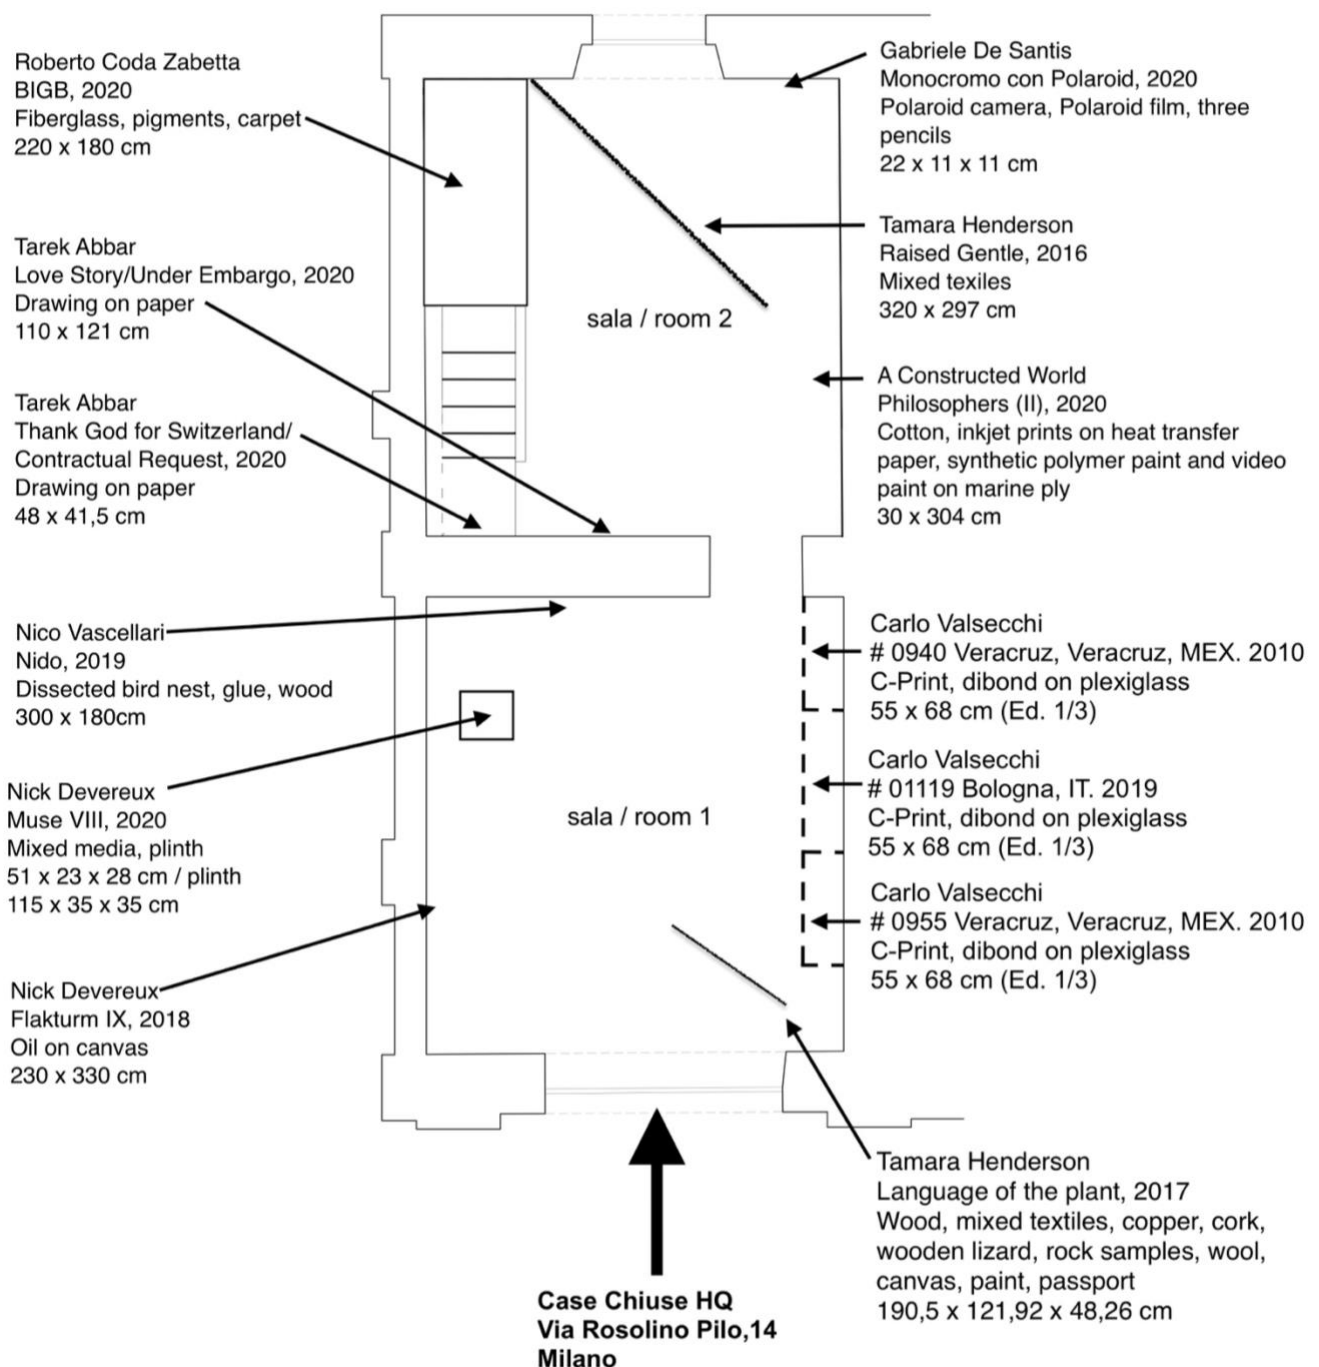

**TAREK ABBAR / A CONSTRUCTED WORLD /
ROBERTO CODA ZABETTA /
GABRIELE DE SANTIS / NICK DEVEREUX /
TAMARA HENDERSON / CARLO VALSECCHI /
NICO VASCELLARI**

CASE CHIUSE #08
by Paola Clerico

www.casechiuse.net

piano / floor -1