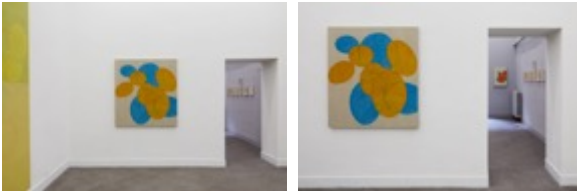

ABRIGO DE LUZ **ALEJANDRO CORUJEIRA** con una scintilla di **GIORGIO GRIFFA**

CASE CHIUSE #11
by Paola Clerico

www.casechiuse.net

Alejandro Corujeira

Abrigo de luz, 2020

Acrylic, watercolor and colored pencil on linen
270 x 170 cm

Courtesy: the artist, Cecilia Brunson Project, London, Case Chiuse by Paola Clerico, Milano
Photo credits: Henrik Blomqvist

Alejandro Corujeira

Luz azul, otro planeta, 2020

Acrylic, watercolor and colored pencil on linen
130 x 120 cm