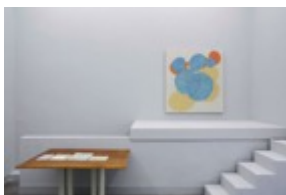

Courtesy: the artist, Cecilia Brunson Project, London, Case Chiuse by Paola Clerico, Milano
Photo credits: Henrik Blomqvist

Alejandro Corujeira

Mundo, 2020

Acrylic, watercolor and colored pencil on linen
130 x 120 cm