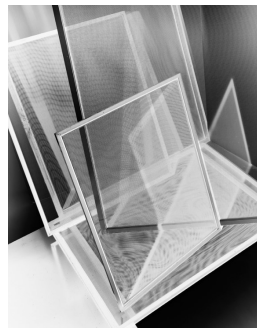

BARBARA KASTEN

Case Chiuse #12

CASE CHIUSE
by Paola Clerico

www.casechiuse.net
info@casechiuse.net

Barbara Kasten
Collision 122, 2019
Digital Chromogenic Print
Fujiflex Chrystal Archive
122.6 x 214.1 cm
Edition of 1 + 2 AP
Curtesy: the artist and
Kadel Willborn, Düsseldorf

Barbara Kasten
Transposition 12, 2014
Fujiflex Digital Print,
152.4 x 221.9 cm
Unique + 1 AP
Curtesy: the artist and Kadel Willborn

Barbara Kasten
Double Negative 1, 2012-2016
Silver gelatin print
61 x 48.3 cm
Edition 2 of 3 + 2 AP
Curtesy: the artist and
Bortolami Gallery, New York