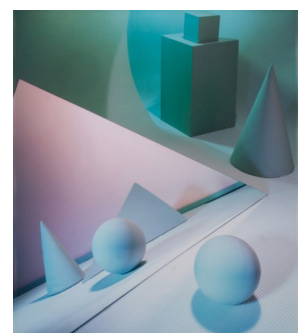

Barbara Kasten
Construct XXIII, 1983
Polaroid
61 x 50.8 cm
Version 2 of 7
Curtesy: the artist and
Bortolami Gallery, New York