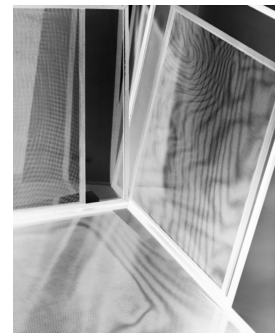

Barbara Kasten
Double Negative 6, 2012-2016
Silver gelatin print
61 x 48.3 cm
Edition 2 of 3 + 2 AP
Curtesy: the artist and
Bortolami Gallery, New York