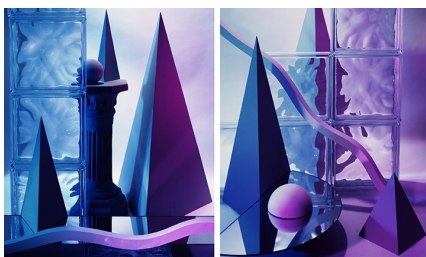

Barbara Kasten
Diptych 184, 1984
2 Polaroids
Each: 61 x 50.8 cm
Version 2 of 10
Curtesy: the artist and
Bortolami Gallery, New York